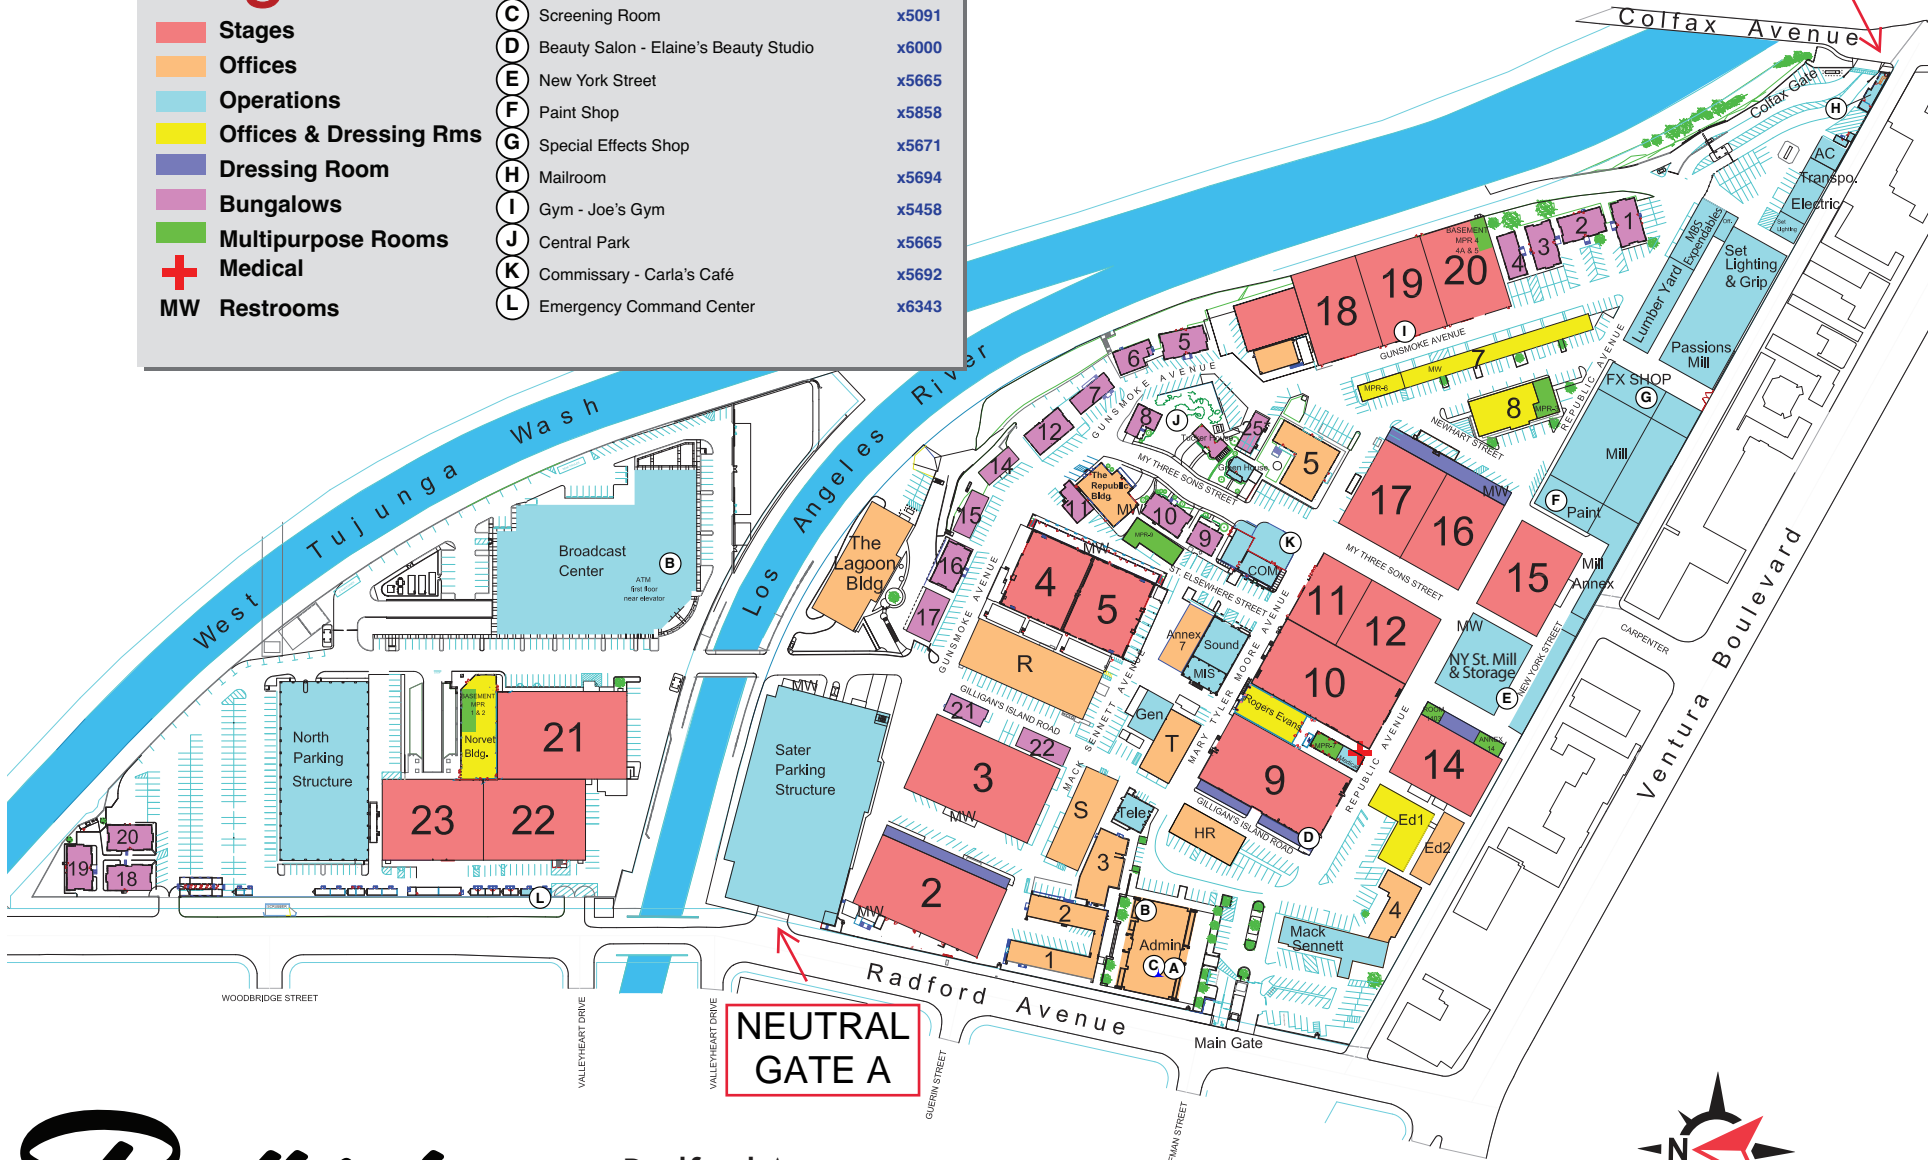

# Legend

- Stages
- Offices
- Operations
- Offices & Dressing Rms
- Dressing Room
- Bungalows
- Multipurpose Rooms
- Medical
- Restrooms

- |     |                                       |       |
|-----|---------------------------------------|-------|
| (A) | Security                              | x5085 |
| (B) | ATM                                   | x5889 |
| (C) | Screening Room                        | x5091 |
| (D) | Beauty Salon - Elaine's Beauty Studio | x6000 |
| (E) | New York Street                       | x5665 |
| (F) | Paint Shop                            | x5858 |
| (G) | Special Effects Shop                  | x5671 |
| (H) | Mailroom                              | x5694 |
| (I) | Gym - Joe's Gym                       | x5458 |
| (J) | Central Park                          | x5665 |
| (K) | Commissary - Carla's Café             | x5692 |
| (L) | Emergency Command Center              | x6343 |

**NEUTRAL GATE C**

**Radford**  
STUDIO CENTER

4024 Radford Ave.  
Studio City, CA 91604  
(818) 655-5000