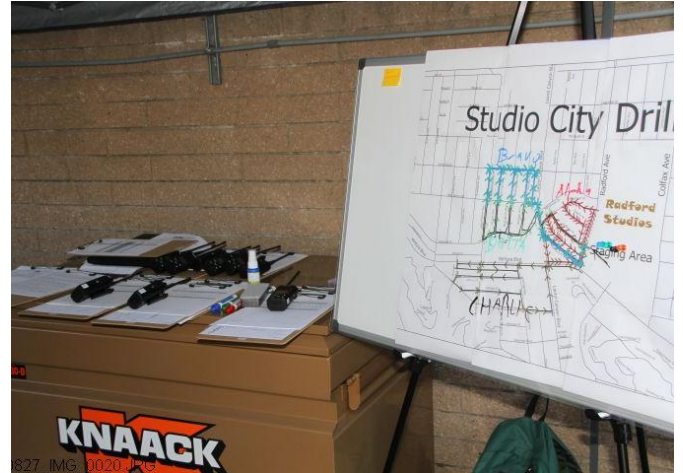

Community Disaster Response Drill

Radford Studios, 4024 Radford Ave, 91604
Saturday, Feb 22nd, 9:30am-12:30pm
IN-PERSON DRILL – hosted outdoors in Studio City

Statistically, 70% of all survivors of a disaster are rescued by other survivors.

Immediately after a disaster, you and your neighbors will become the first responders in your community.

What you do in the first hour after an earthquake will save lives.

These monthly Community Disaster Response Drills are held in-person across Los Angeles.

We set up a Staging Area and deploy out Damage Assessment or Incident Response Teams.

Based on your experience and physical ability, you can support the Staging Area or walk the neighborhood on a Team as a Team Leader, Radio Operator, Scribe, or Responder Pair.